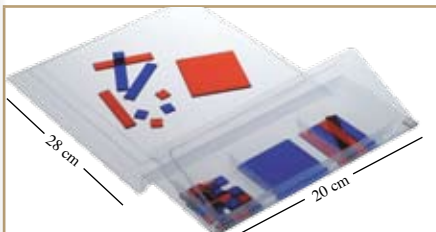

Secondary Learning Tools

for Credit Recovery & Special Education Resource Room

Looking for ways to support secondary at risk learners in Mathematics.

Overhead Algebra Pieces™ with Tray

Integer Two Colour Pieces (1 cm)

Base Ten Starter Set

Fraction Pieces (Thick Plastic)

Updated Kit for
2009!

Folding Geometric Solids (10 cm)

Hex-a-Link™ 2 cm Cubes

Rainbow Coloured Geoboards (15 cm)

Overhead Fraction Rings & Circles

Kit # 205780 Price: \$239.95*

Activity Sheets & Storage Bin Included!

Base Ten Starter Set

This set includes 1 decimeter cube, 10 flats, 50 rods, 200 interlocking unit cubes, 1 double-sided vinyl spectra-mat and a Point of Departure teacher's guide, all packaged in a plastic storage bin.

Hex-a-Link™ 2 cm Cubes (150 cubes)

Hex-a-Link™ Cubes are a versatile collection of 2 cm interlocking cubes that come in ten colours and connect on all sides. Includes teacher's guide.

Rainbow Coloured Geoboards