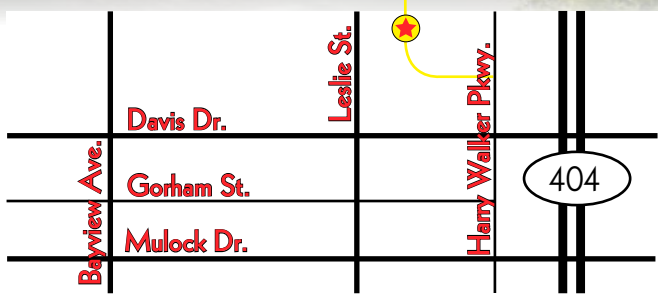

Store Hours
10 am – 6 pm Mon./Fri.
10 am – 3 pm Saturday
Please call for summer hours

**150 Pony Drive
Newmarket, Ontario
905-954-4927**

www.spectrumed.com