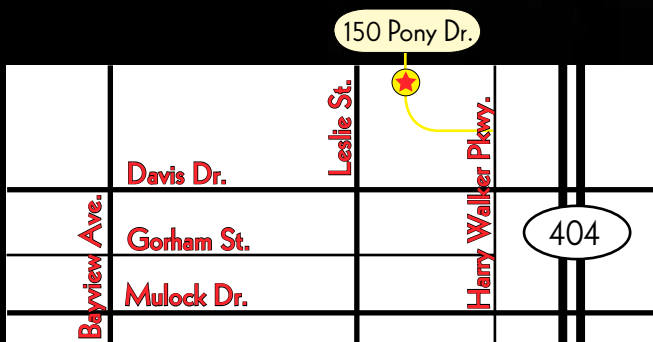

Store Hours
 10 am – 6 pm Mon./Fri.
 10 am – 3 pm Saturday
 Please call for summer hours

150 Pony Drive
 Newmarket, Ontario
905-954-4927
www.spectrumed.com